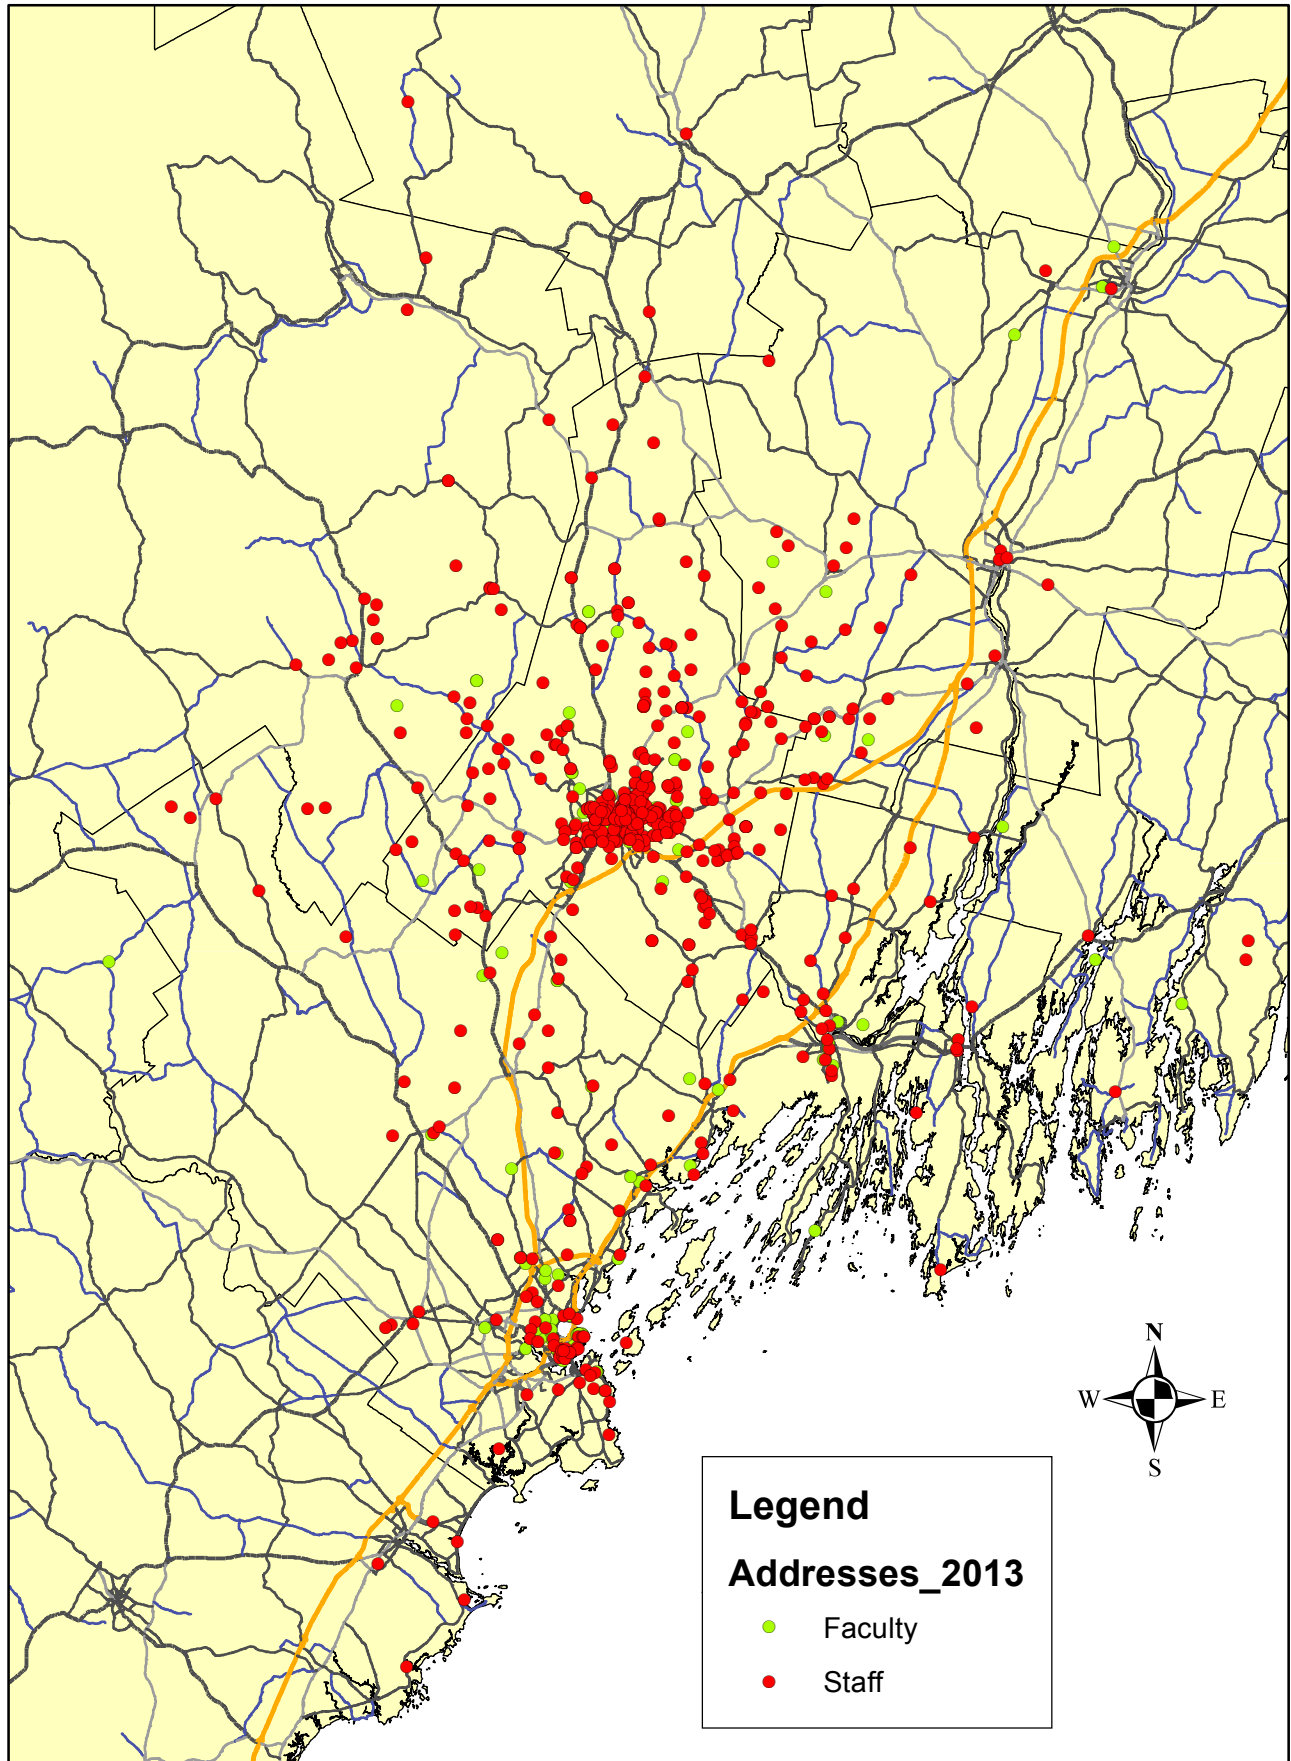

Bates Employee Commuters: 2013

0 5 10 20 Miles
1:700,000

Prepared by
Camille Parrish
September 2013