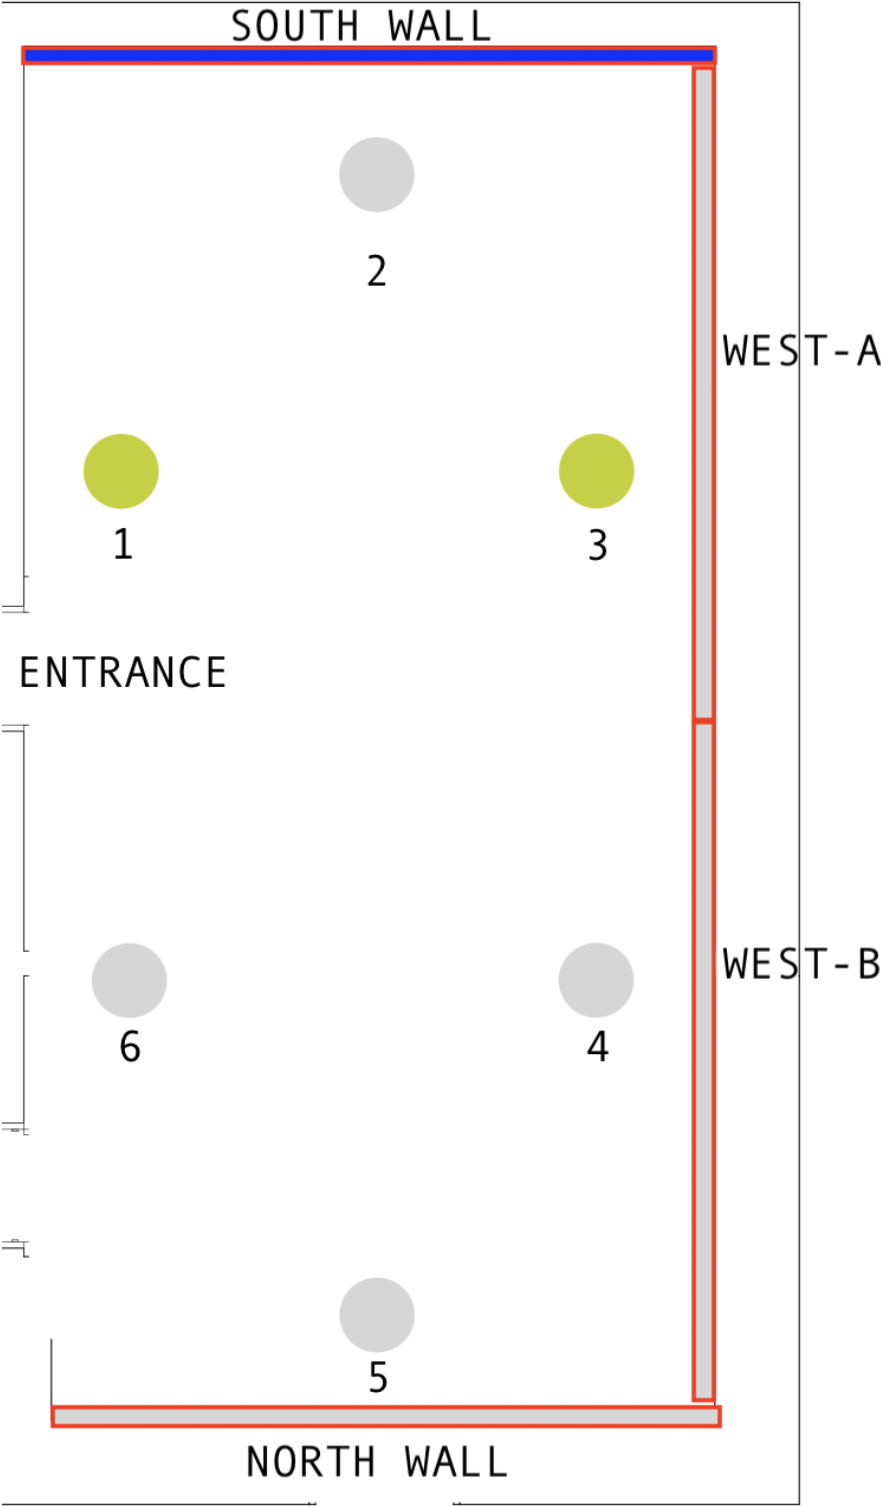

Setup 1: Single Projection South wall, stereo audio, stereo sound #1-3

Setup 2: Single Projection North wall, stereo sound #4-6

Setup 3: Corner dual projection, South & West-A walls, stereo sound #2-3

Setup 4: Corner dual projection, West-B & North walls , stereo sound #4-5

Setup 5: Extended dual projection, WestA&B wall, double stereo #2,3 - 4,5

Setup 6: Immersive projection (4 projectors): South, West-A, West-B, North, sound - all speakers