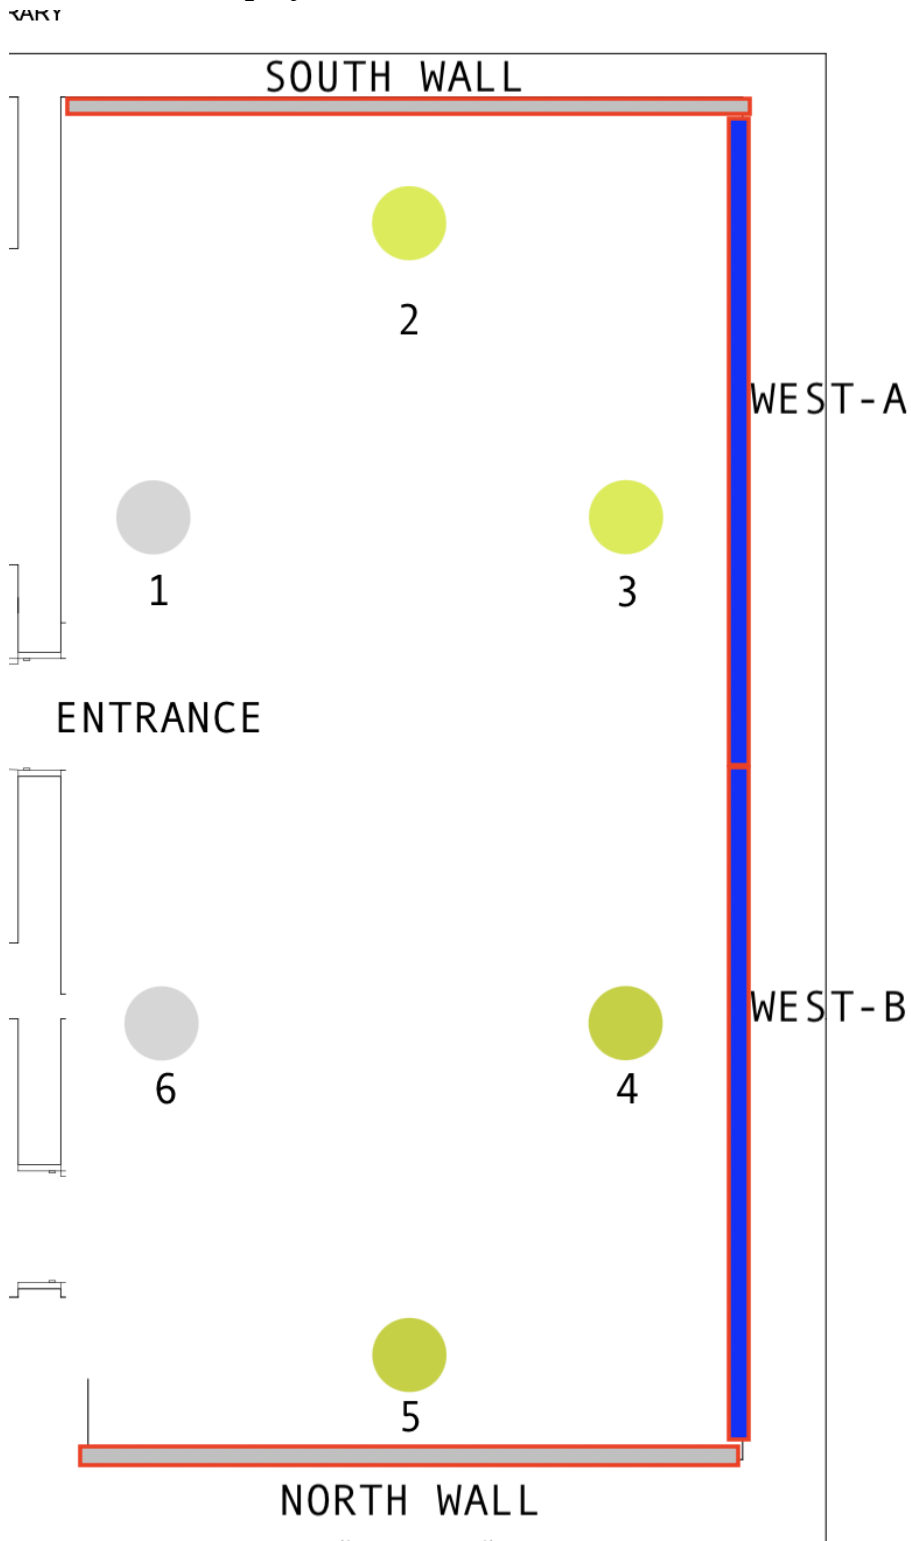

Setup 1: Single Projection South wall, stereo audio, stereo sound #1-3

Setup 2: Single Projection North wall, stereo sound #4-6

Setup 3: Corner dual projection, South & West-A walls, stereo sound #2-3

Setup 4: Corner dual projection, West-B & North walls , stereo sound #4-5

Setup 5: Extended dual projection, WestA&B wall, double stereo #2,3 - 4,5

Setup 6: Immersive projection (4 projectors): South, West-A, West-B, North, sound - all speakers