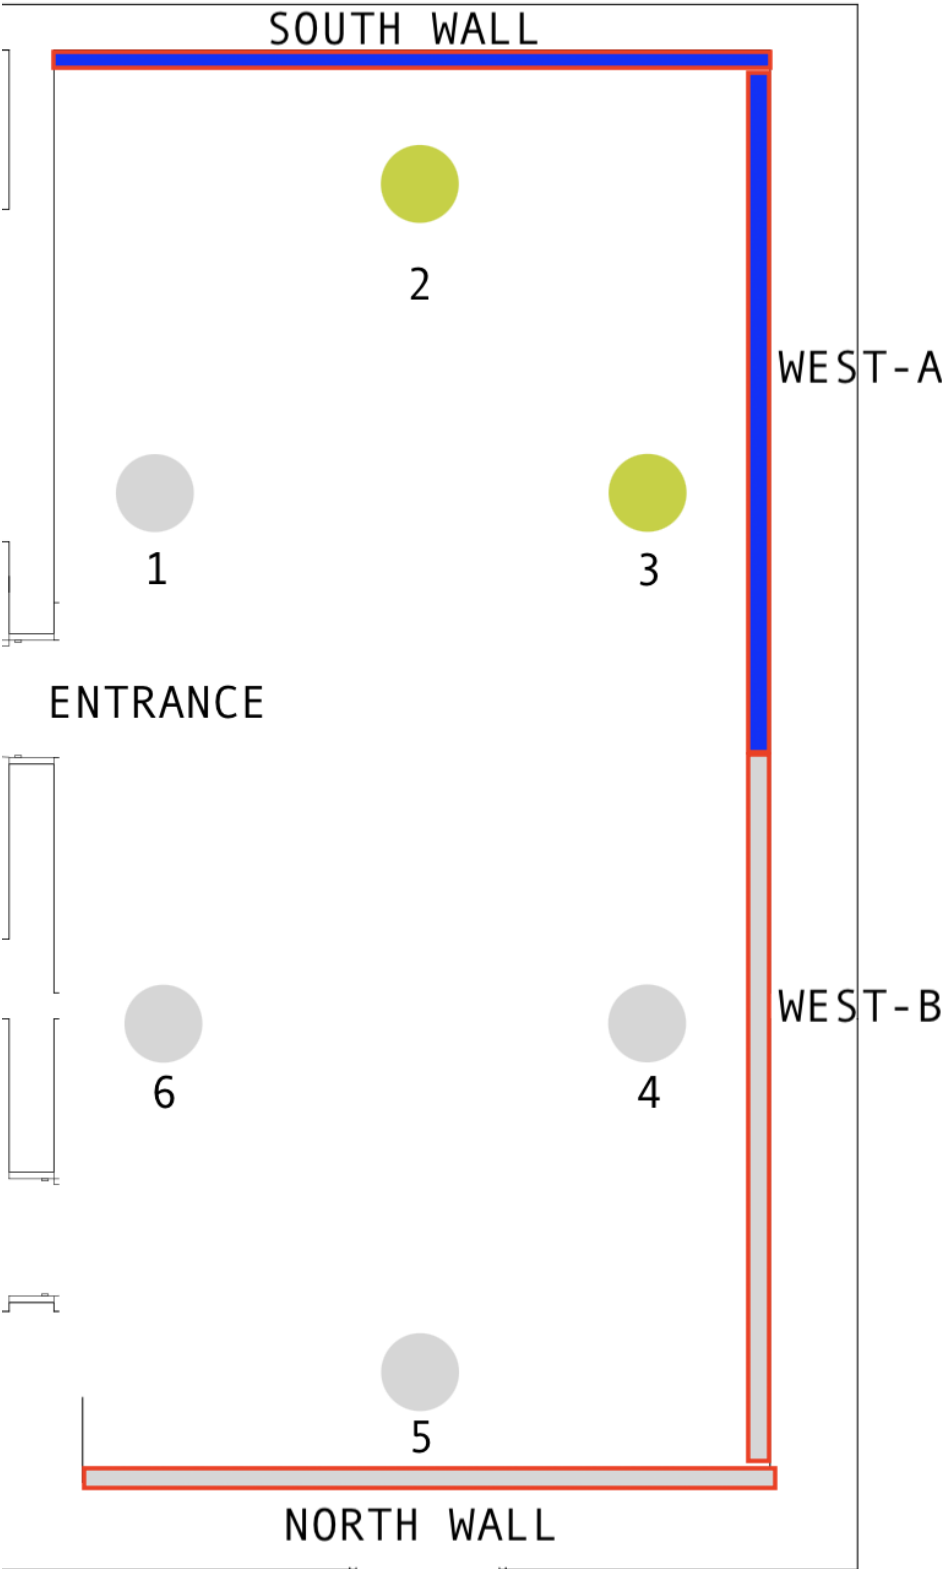

Setup 1: Single Projection South wall, stereo audio, stereo sound #1-3

Setup 2: Single Projection North wall, stereo sound #4-6

Setup 3: Corner dual projection, South & West-A walls, stereo sound #2-3

Setup 4: Corner dual projection, West-B & North walls , stereo sound #4-5

Setup 5: Extended dual projection, WestA&B wall, double stereo #2,3 - 4,5

Setup 6: Immersive projection (4 projectors): South, West-A, West-B, North, sound - all speakers