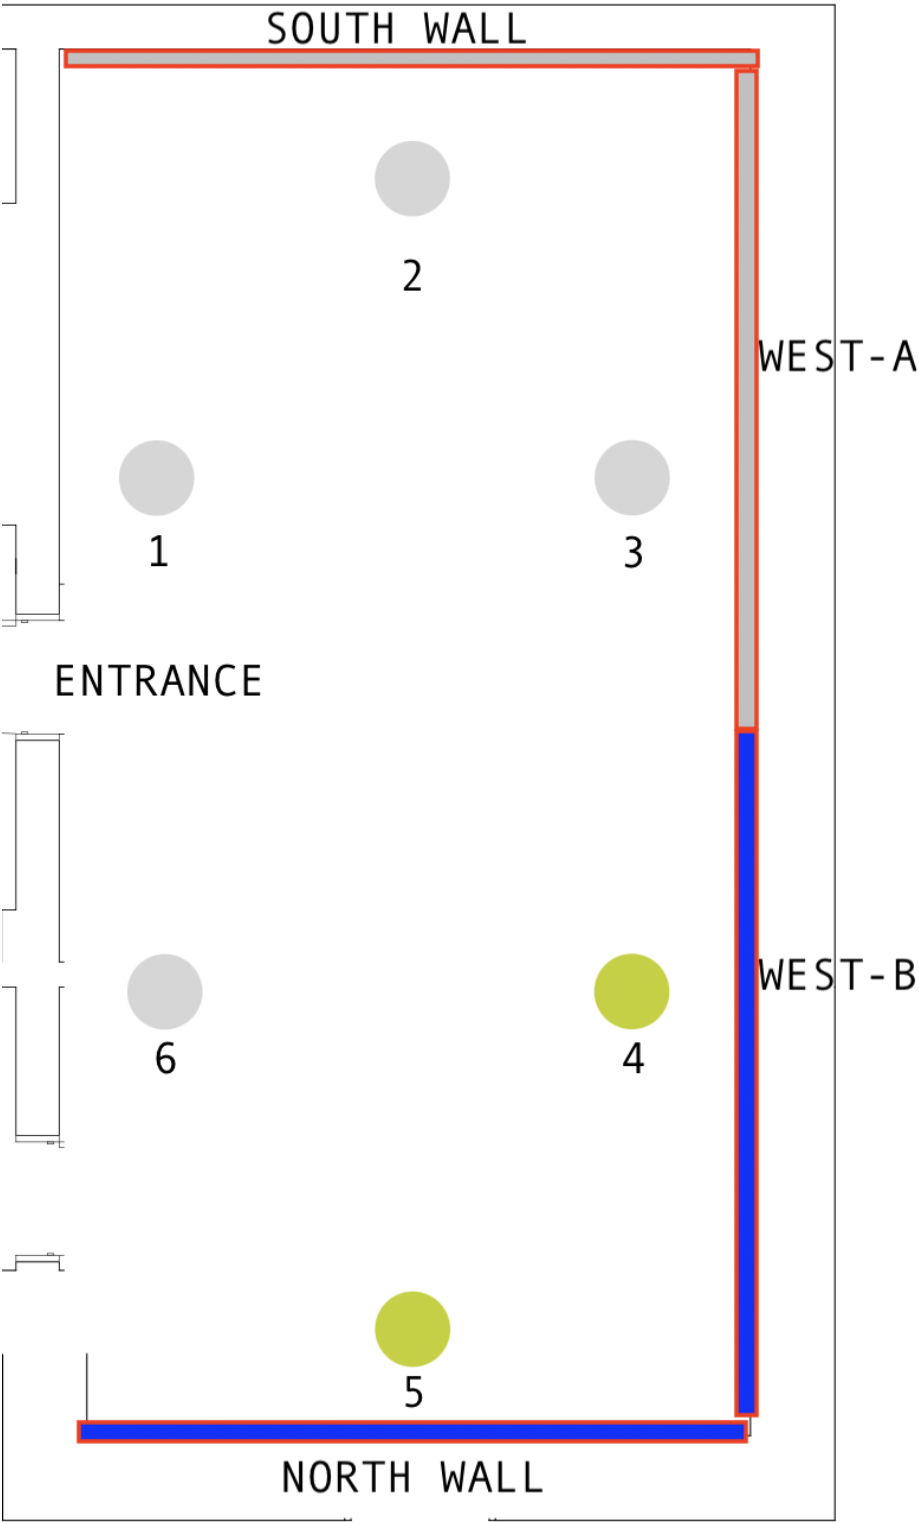

Setup 1: Single Projection South wall, stereo audio, stereo sound #1-3

Setup 2: Single Projection North wall, stereo sound #4-6

Setup 3: Corner dual projection, South & West-A walls, stereo sound #2-3

Setup 4: Corner dual projection, West-B & North walls , stereo sound #4-5

Setup 5: Extended dual projection, WestA&B wall, double stereo #2,3 - 4,5

Setup 6: Immersive projection (4 projectors): South, West-A, West-B, North, sound - all speakers