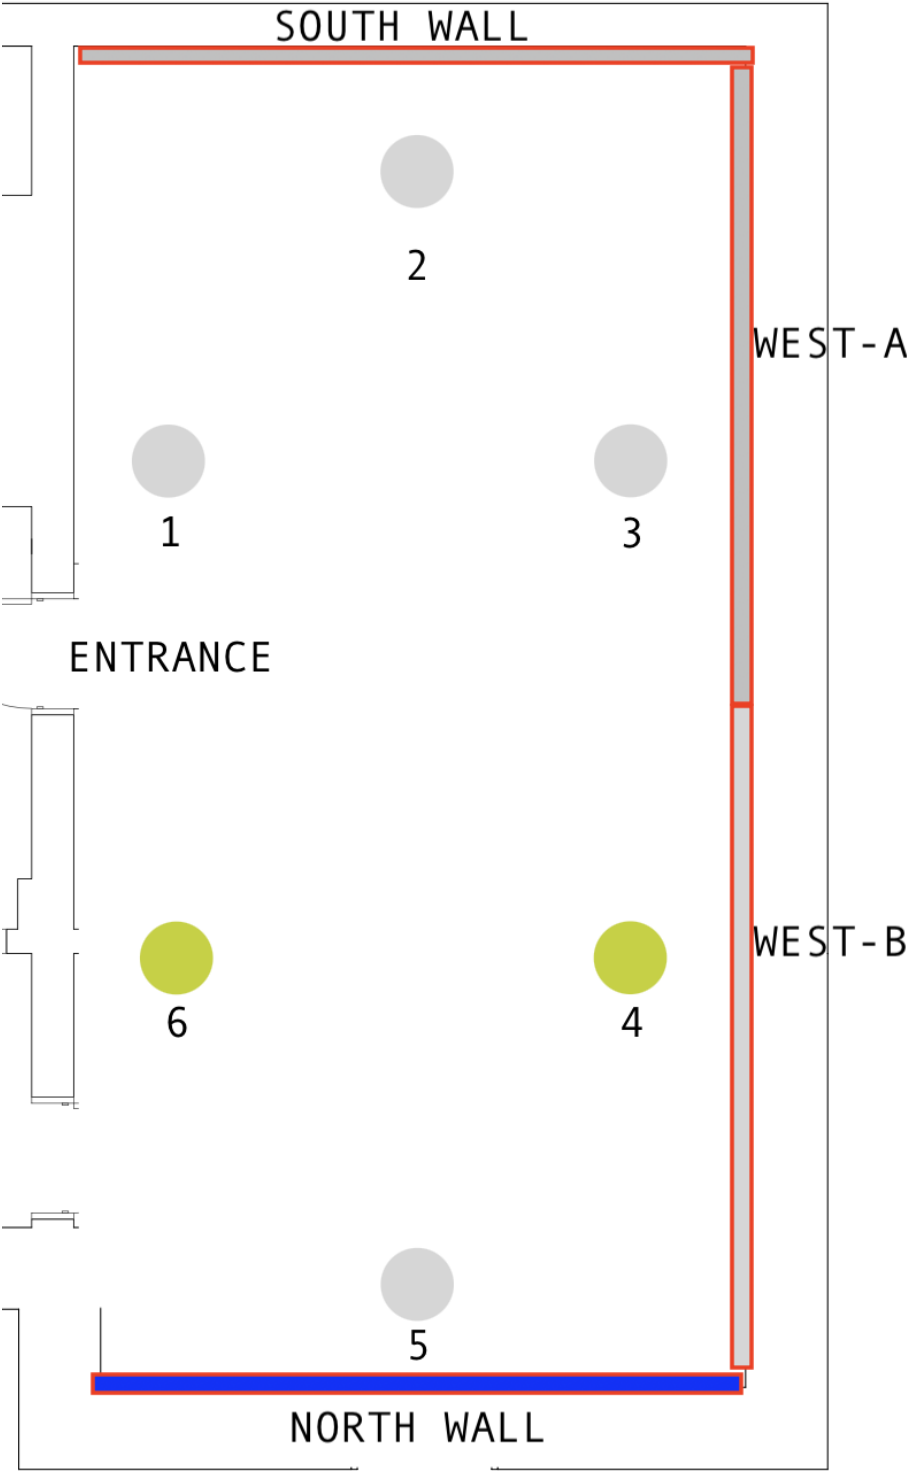

Setup 1: Single Projection South wall, stereo audio, stereo sound #1-3

Setup 2: Single Projection North wall, stereo sound #4-6

Setup 3: Corner dual projection, South & West-A walls, stereo sound #2-3

Setup 4: Corner dual projection, West-B & North walls , stereo sound #4-5

Setup 5: Extended dual projection, WestA&B wall, double stereo #2,3 - 4,5

Setup 6: Immersive projection (4 projectors): South, West-A, West-B, North, sound - all speakers