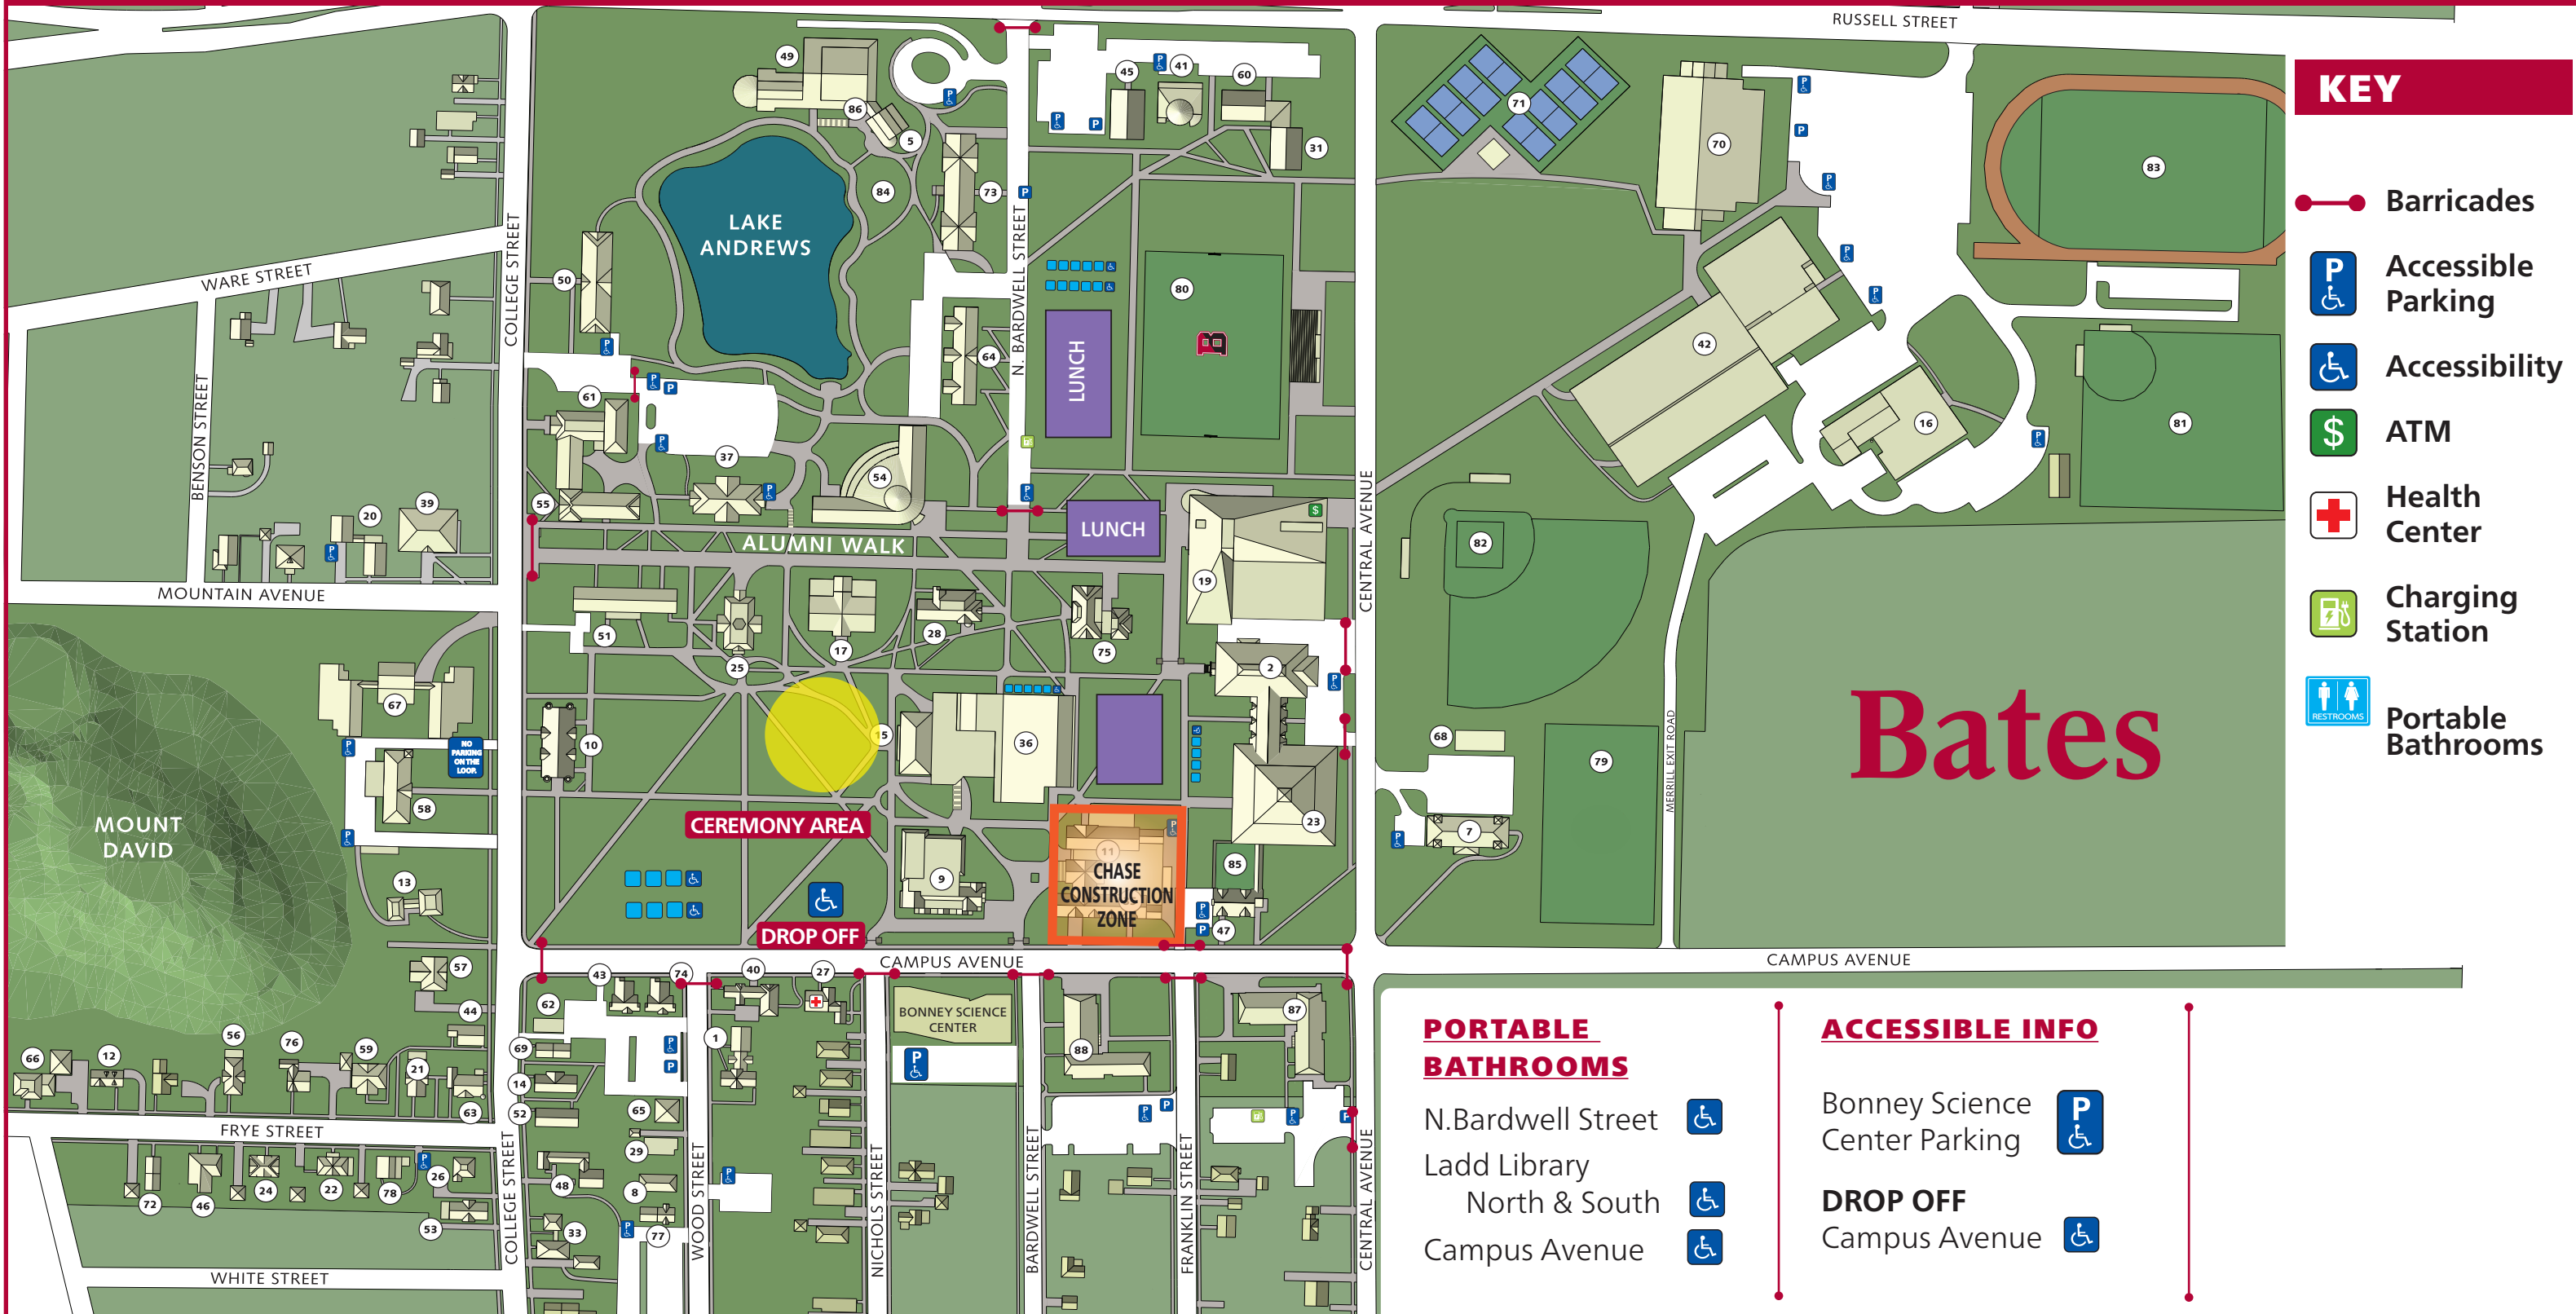

COMMENCEMENT 2022 MAP

RESIDENCES

- | | | | | | |
|-------------------------------------|------------------------------------|-----------------------------------|------------------------------------|--|----------------------------------|
| 7 John Bertram Hall, 78 Campus Ave. | 29 Herrick House, 148 Wood St. | 48 Nash House, 227 College St. | 60 Rzasas House, 97 Russell St. | 69 Turner House, 241 College St. | 87 Kalperis Hall, 65 Campus Ave. |
| 13 Cheney House, 262 College St. | 31 Hopkins House, 99 Russell St. | 50 Page Hall, 345 College St. | 63 Small House, 240 College St. | 73 Wentworth Adams Hall, 170 N. Bardwell St. | 88 Chu Hall, 55 Campus Ave. |
| 14 Clason House, 239 College St. | 44 Mitchell House, 250 College St. | 51 Parker Hall | 64 Smith Hall, 160 N. Bardwell St. | 74 Whittier House, 13 Campus Ave. | |
| 21 Frye House, 36 Frye St. | 45 Moody House, 93 Russell St. | 52 Parsons House, 235 College St. | 66 10 Frye St. | 76 Wilson House, 28 Frye St. | |
| 26 Hayes House, 226 College St. | 46 Moulton House, 19 Frye St. | 56 Pierce House, 24 Frye St. | 67 280 College St. | 77 Wood Street House, 142 Wood St. | |