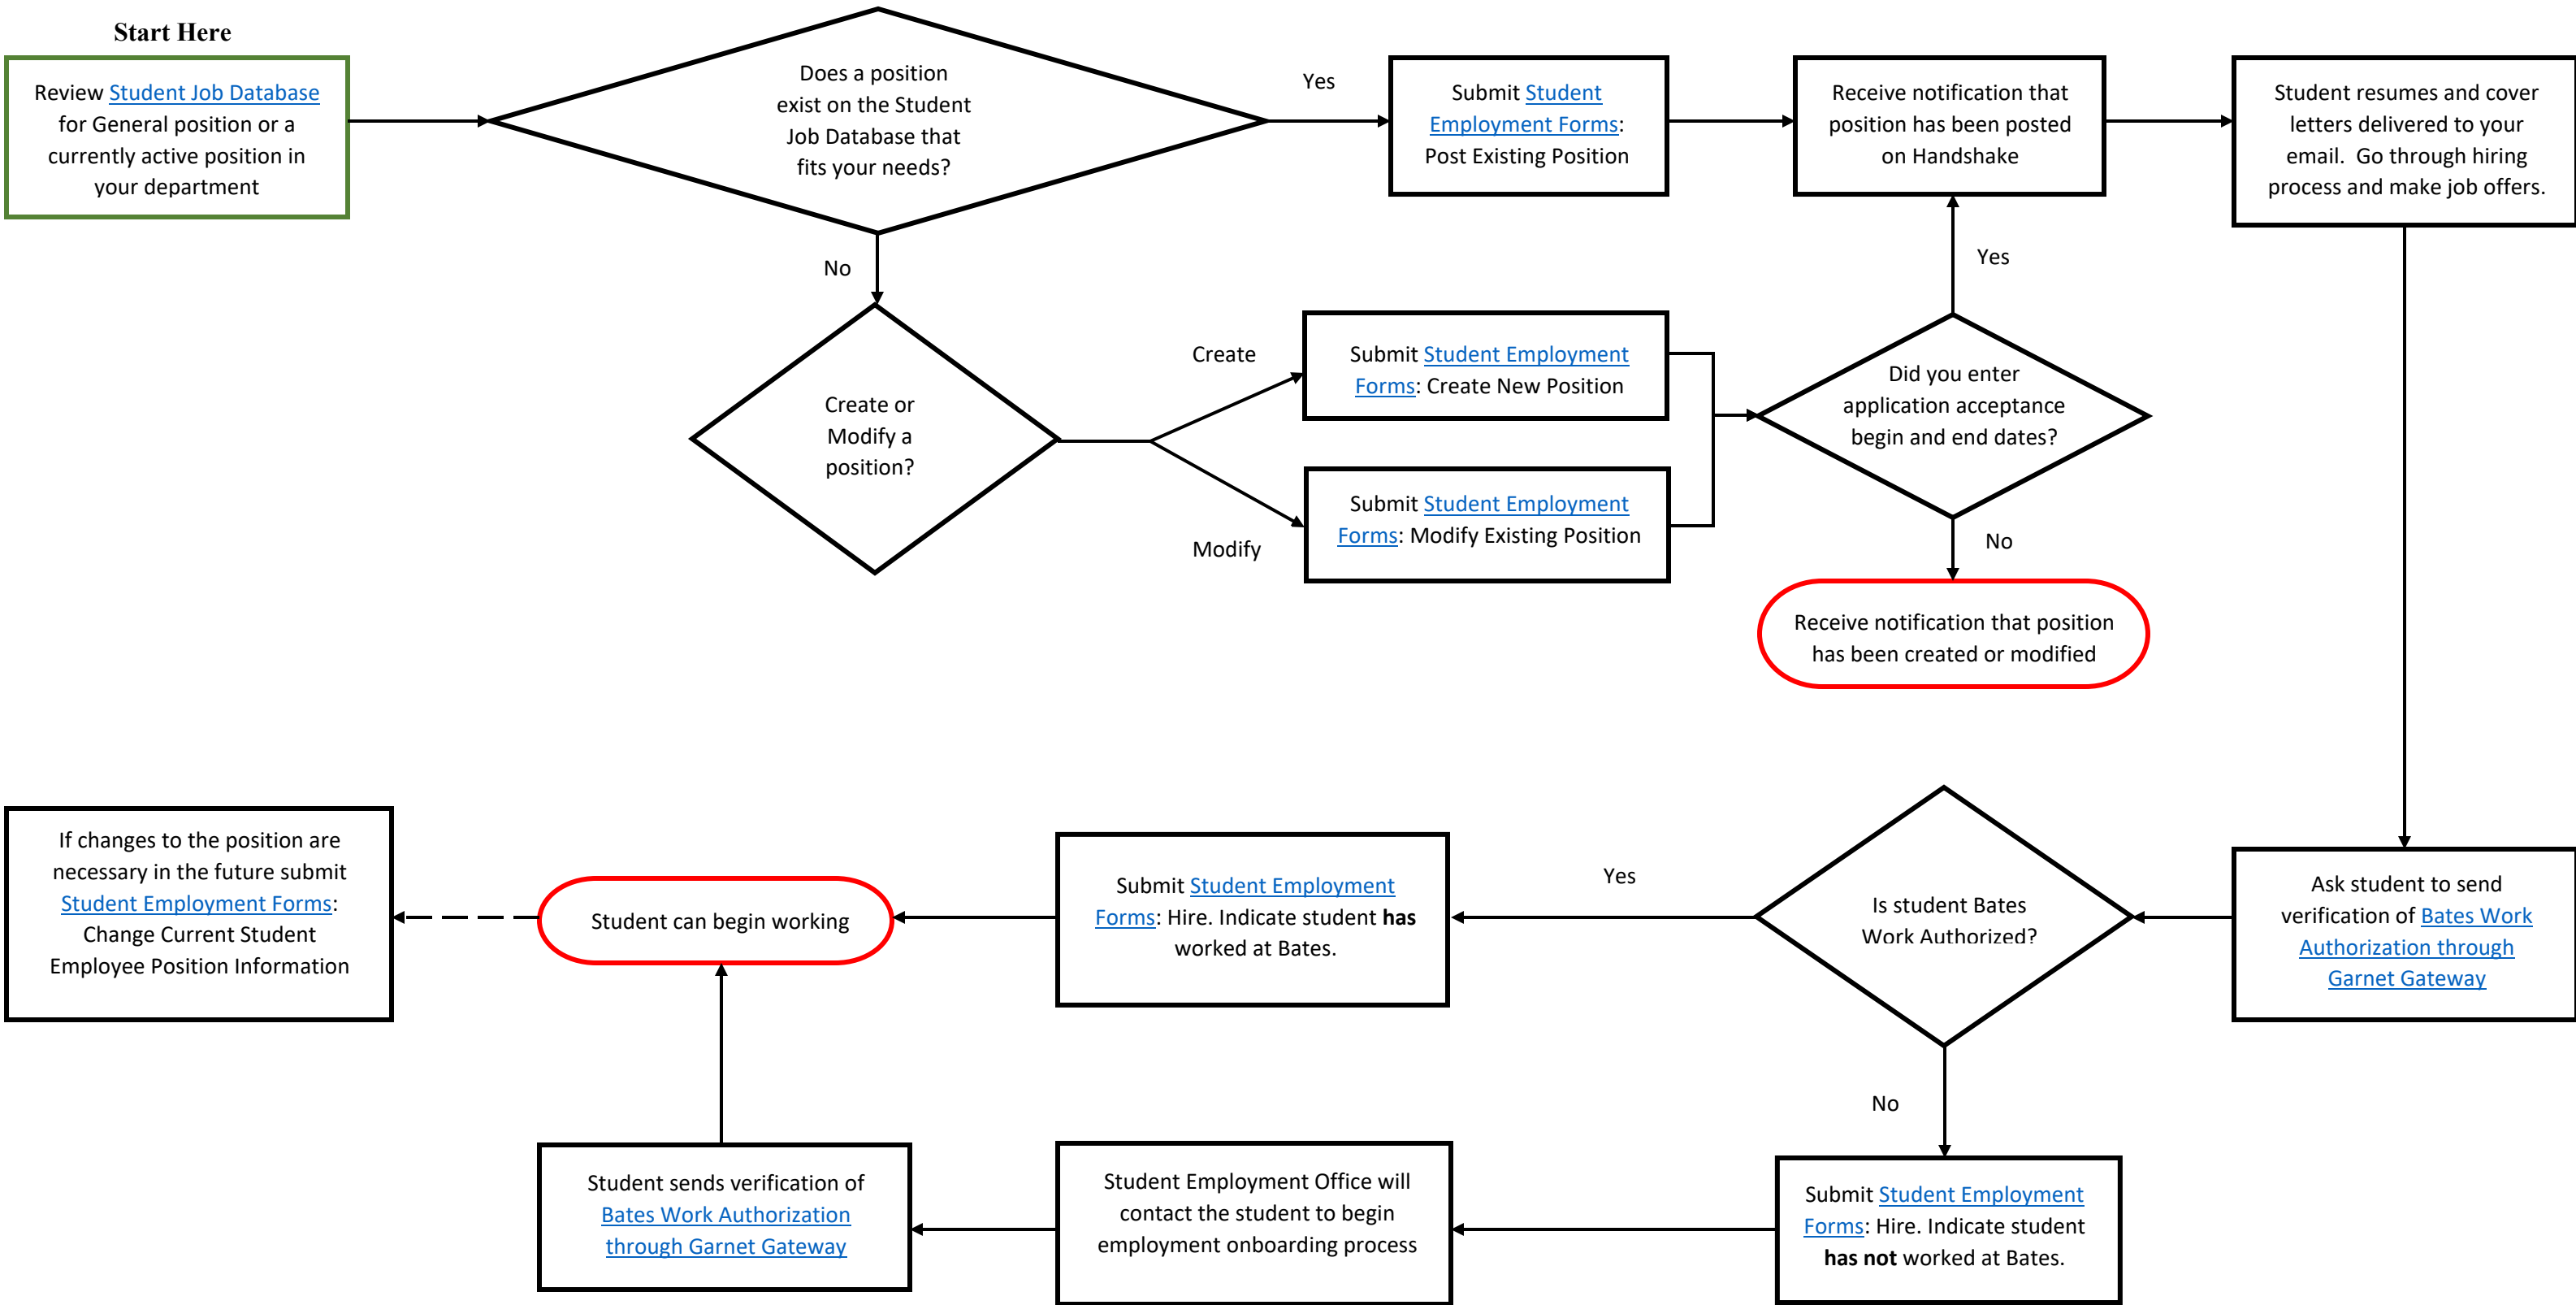

Supervisor Employment Process Flowchart

If you have any further questions, please contact the Student Employment Office at seo@bates.edu