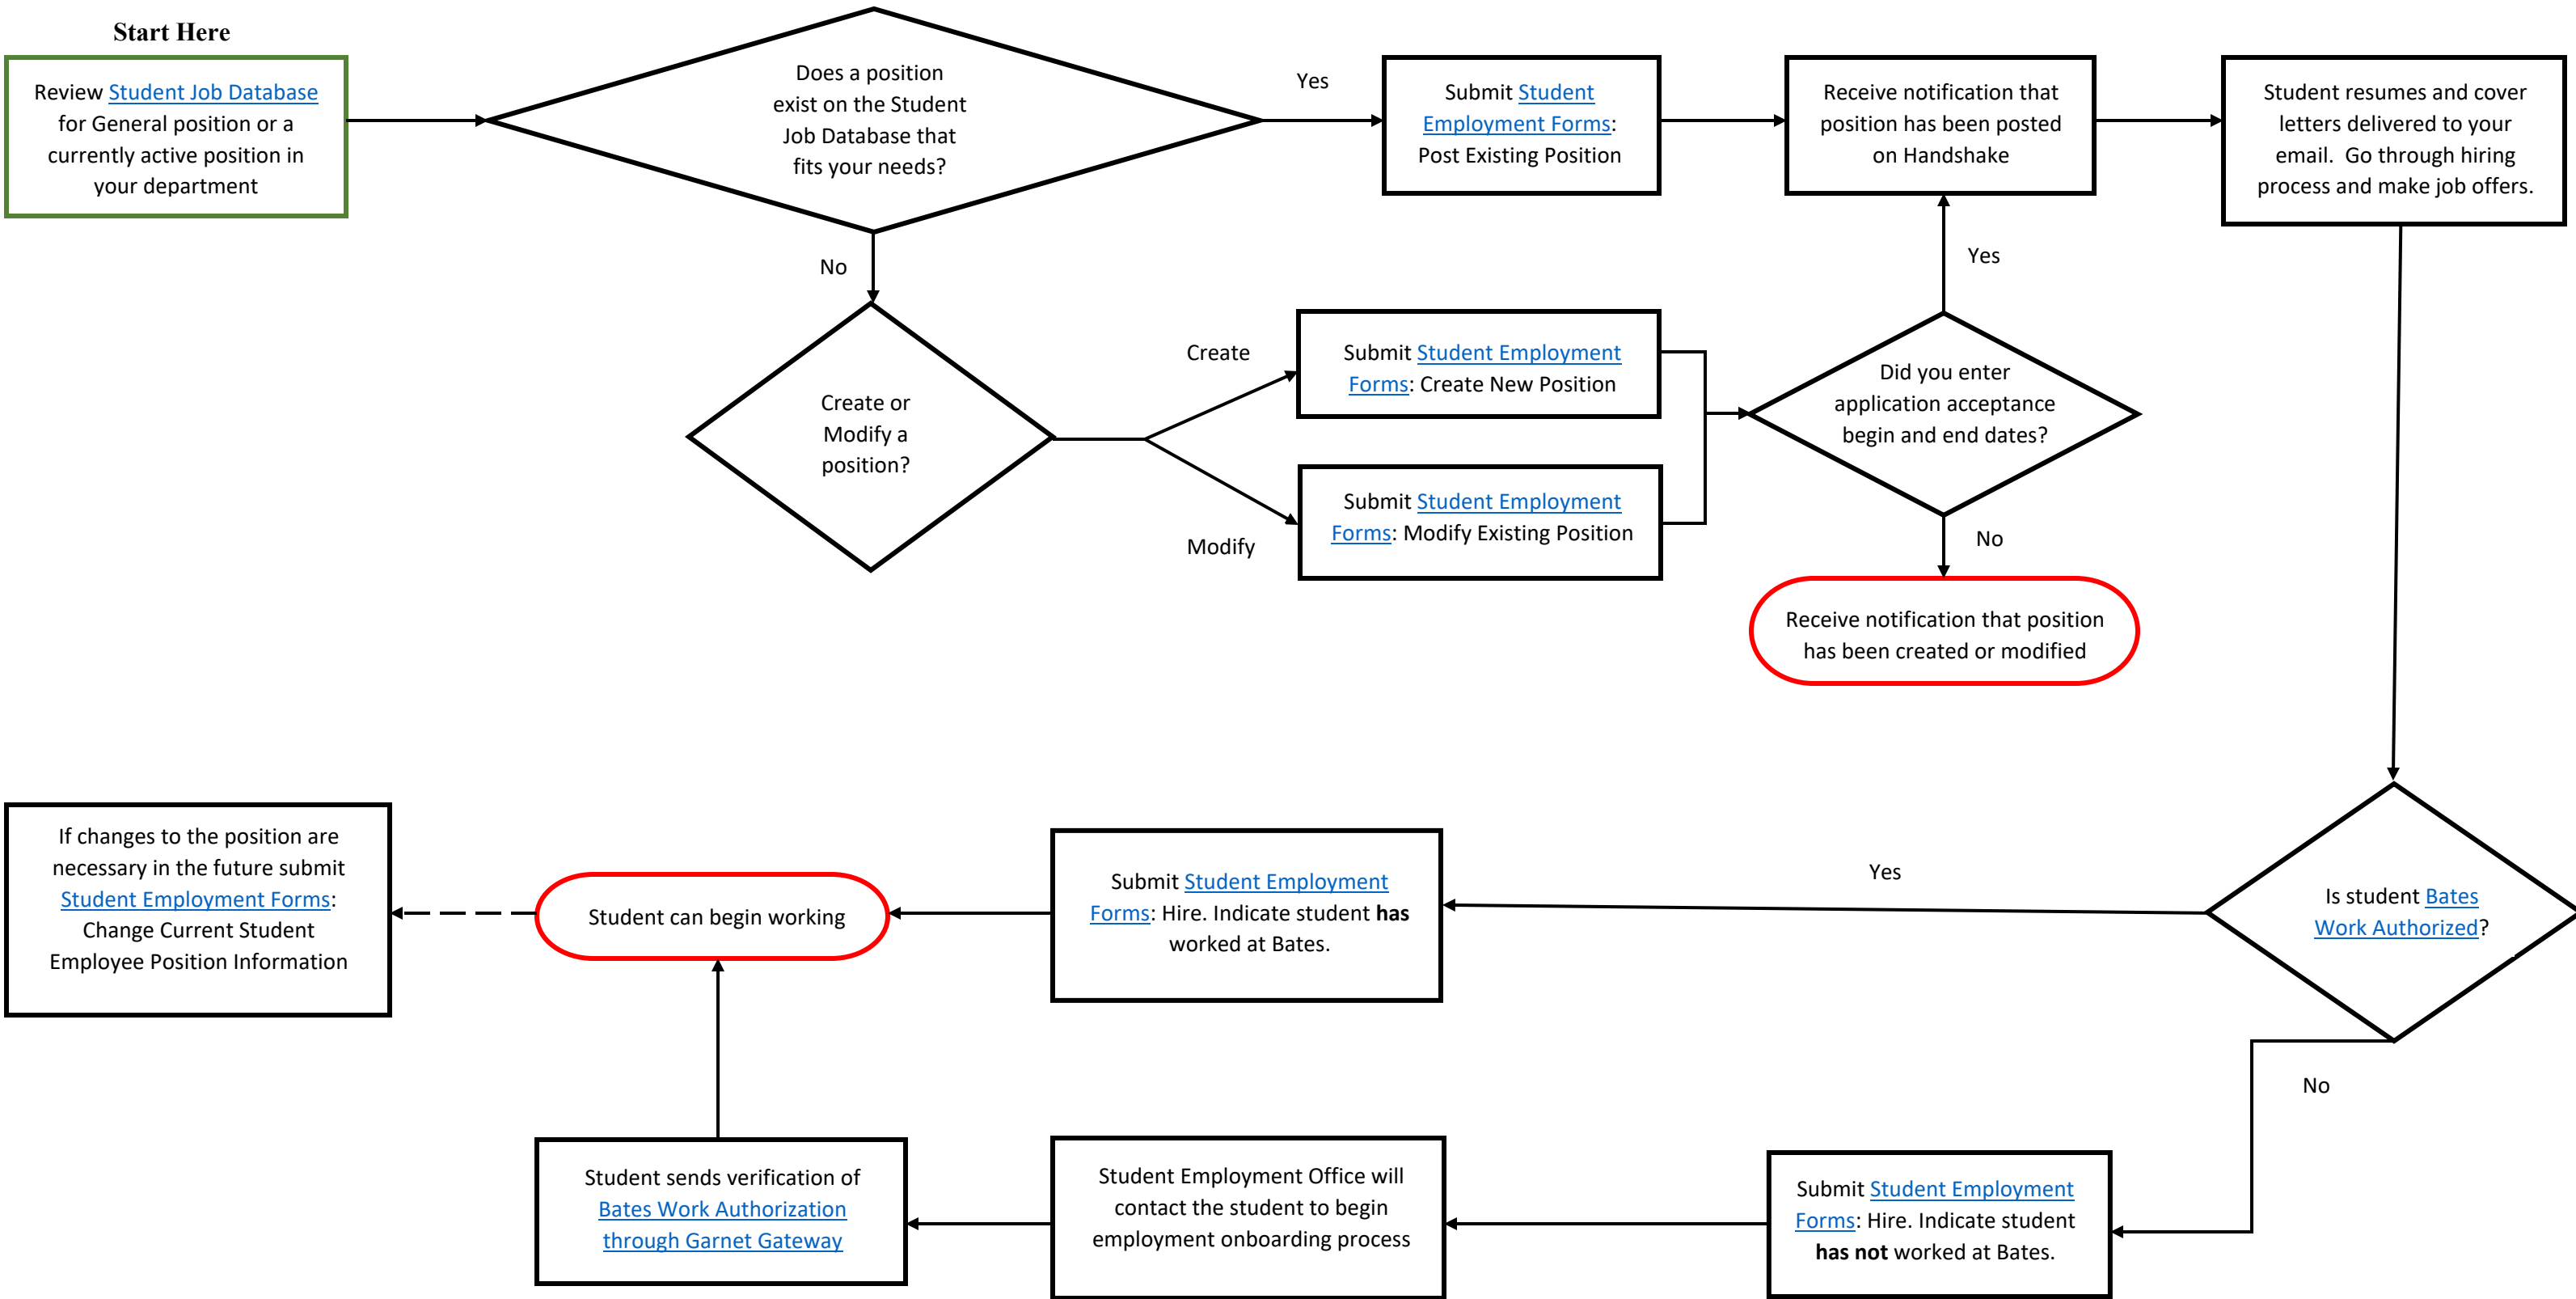

Supervisor Employment Process Flowchart

If you have any further questions, please contact the Student Employment Office at seo@bates.edu