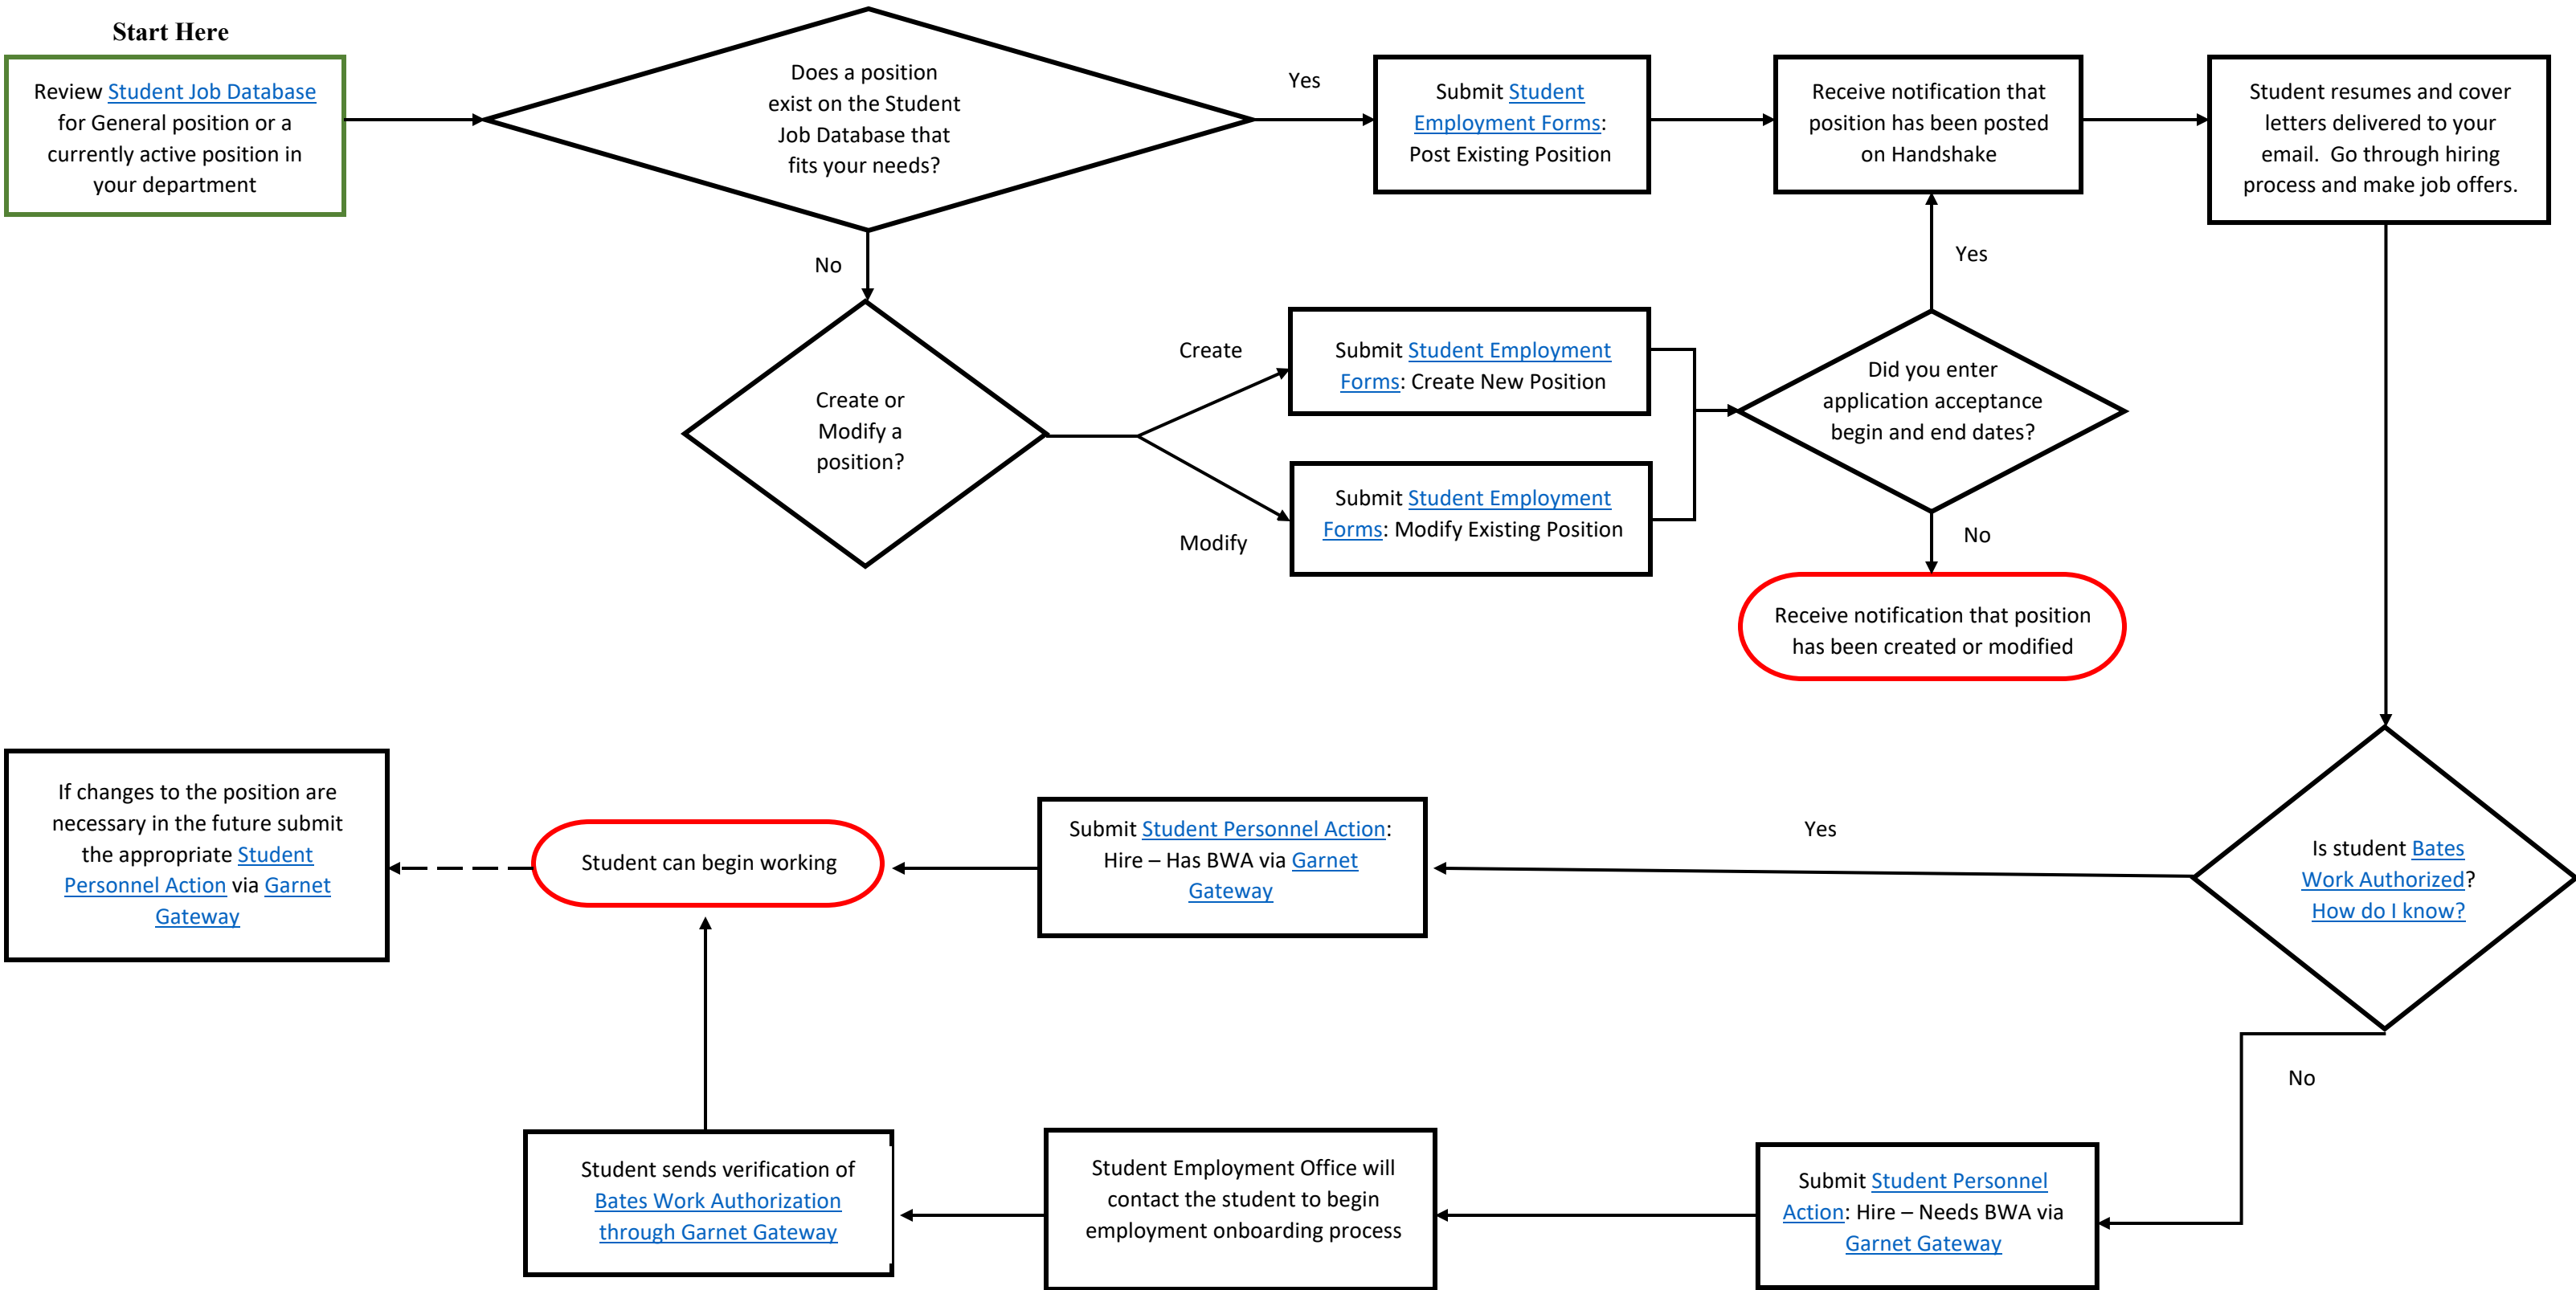

# Supervisor Employment Process Flowchart

If you have any further questions, please contact the Student Employment Office at [seo@bates.edu](mailto:seo@bates.edu)