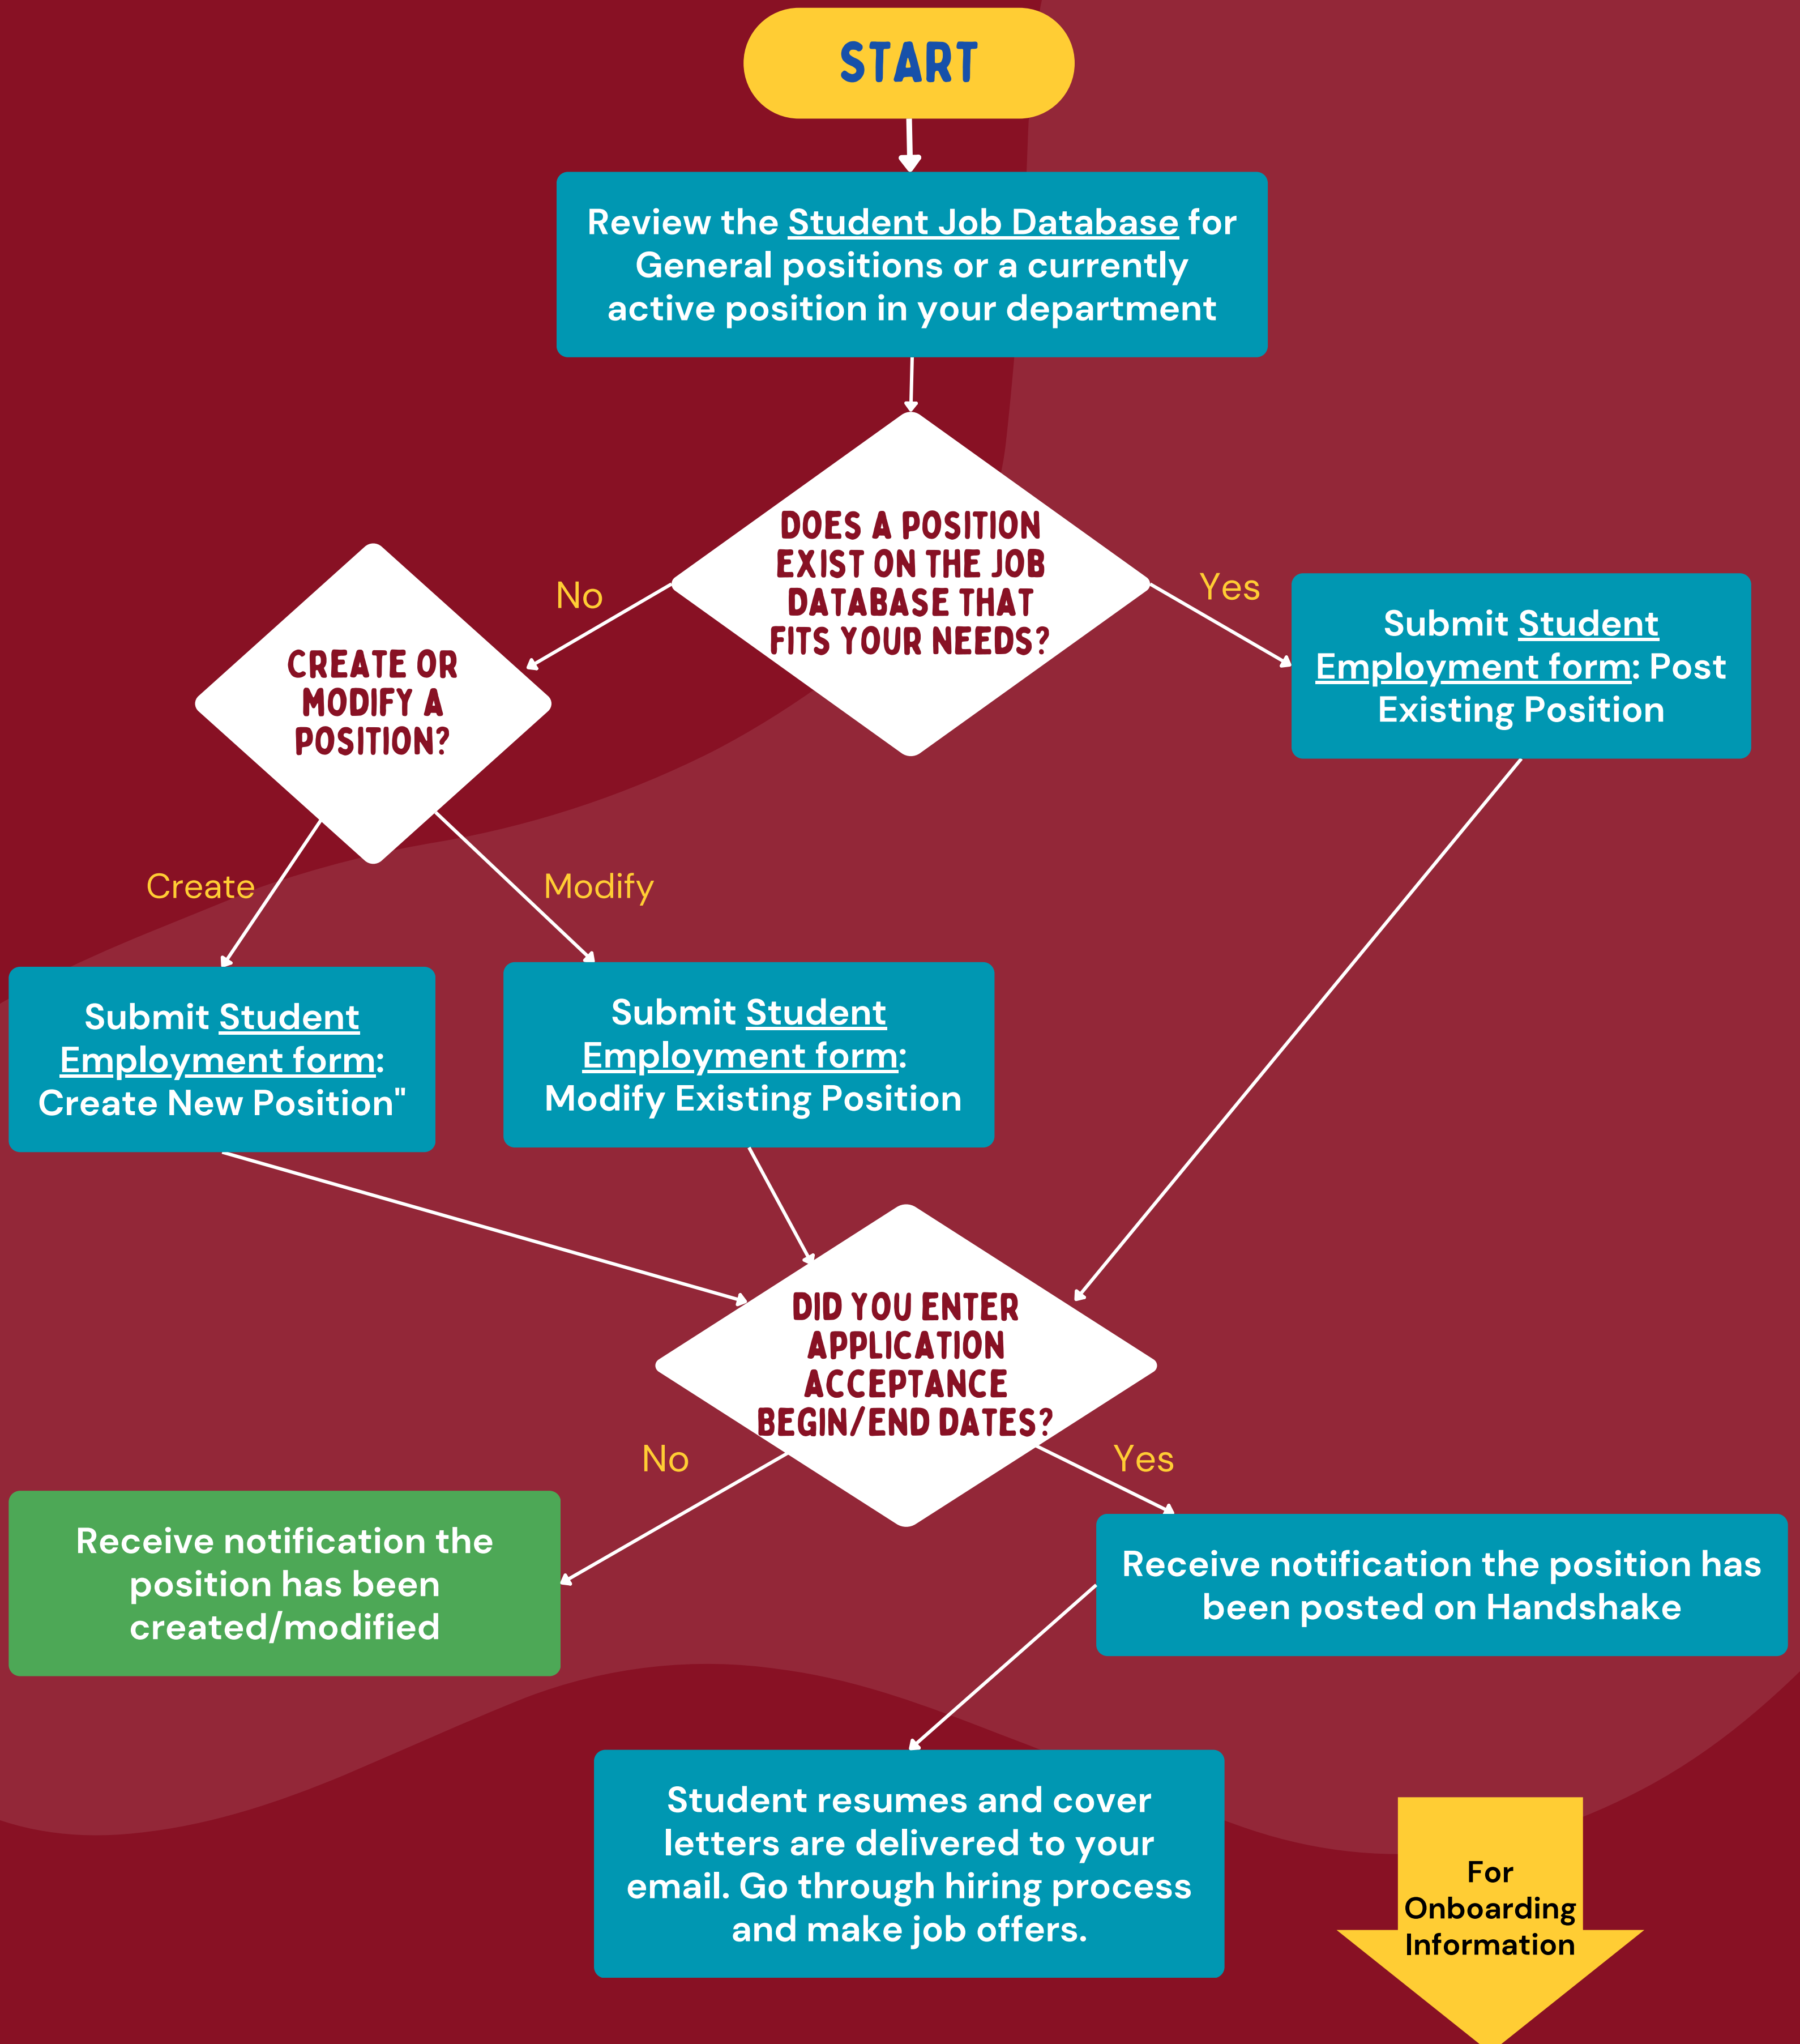

Supervisor Position Management Flowchart

Supervisors, please use this flowchart to navigate your responsibilities in the student employment process. For each step, website links are provided so you may successfully complete them. If you have any questions, please contact the Student Employment Office at seo@bates.edu.

Supervisor Employment Process Flowchart

Supervisors, please use this flowchart to navigate your responsibilities in the student employment process. For each step, website links are provided so you may successfully complete them. If you have any questions, please contact the Student Employment Office at seo@bates.edu.