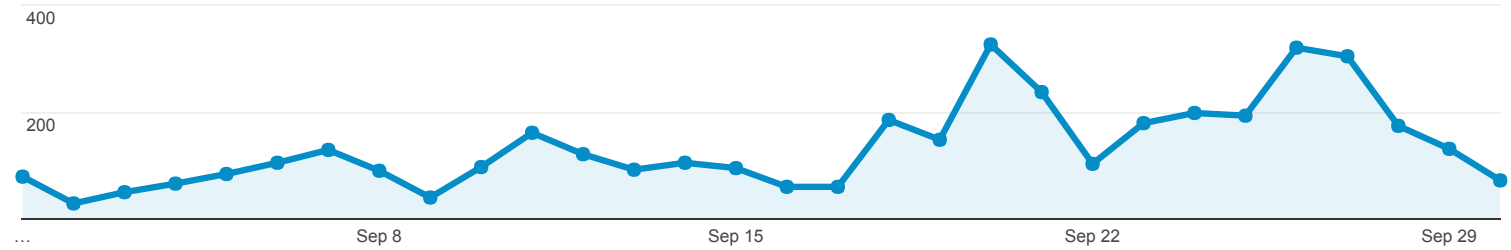

Off-Campus Study

Sep 1, 2017 - Sep 30, 2017

All Users
0.51% Unique Pageviews

Report

Unique Pageviews

Page	Unique Pageviews	Avg. Time on Page
	4,033 % of Total: 0.51% (792,858)	00:01:55 Avg for View: 00:01:46 (7.79%)
1. /global-education/	1,101 (27.30%)	00:01:06
2. /global-education/off-campusstudy/opportunities/semester-and-year-programs/	555 (13.76%)	00:06:16
3. /global-education/off-campusstudy/	248 (6.15%)	00:00:34
4. /global-education/2018-fall-semester-abroad-programs/	212 (5.26%)	00:00:30
5. /global-education/off-campusstudy/first/	175 (4.34%)	00:01:03
6. /global-education/off-campusstudy/opportunities/courses/	121 (3.00%)	00:00:13
7. /global-education/connect/	98 (2.43%)	00:03:00
8. /global-education/faculty/stu/additional-information-for-faculty/shorttermarchive/	87 (2.16%)	00:00:59
9. /global-education/facultyresources/handbook/	87 (2.16%)	00:01:46
10. /global-education/global-education/	79 (1.96%)	00:01:22
11. /global-education/internationalstudents/courses-housing/	77 (1.91%)	00:03:29
12. /global-education/2017-2018-off-campus-study-timeline/	67 (1.66%)	00:03:21
13. /global-education/internationalstudents/finances/	60 (1.49%)	00:01:38
14. /global-education/internationalstudents/	59 (1.46%)	00:00:43
15. /global-education/off-campusstudy/opportunities/summer-programs/	57 (1.41%)	00:03:20
16. /global-education/student-information-form/	56 (1.39%)	00:04:43
17. /global-education/return/applying-credit/	52 (1.29%)	00:03:14
18. /global-education/2018-bates-fall-semester-abroad-in-berlin/	45 (1.12%)	00:01:14
19. /global-education/faculty/stu/	40 (0.99%)	00:01:23
20. /global-education/off-campusstudy/finances/barlow-grant-opportunities/	40 (0.99%)	00:04:32